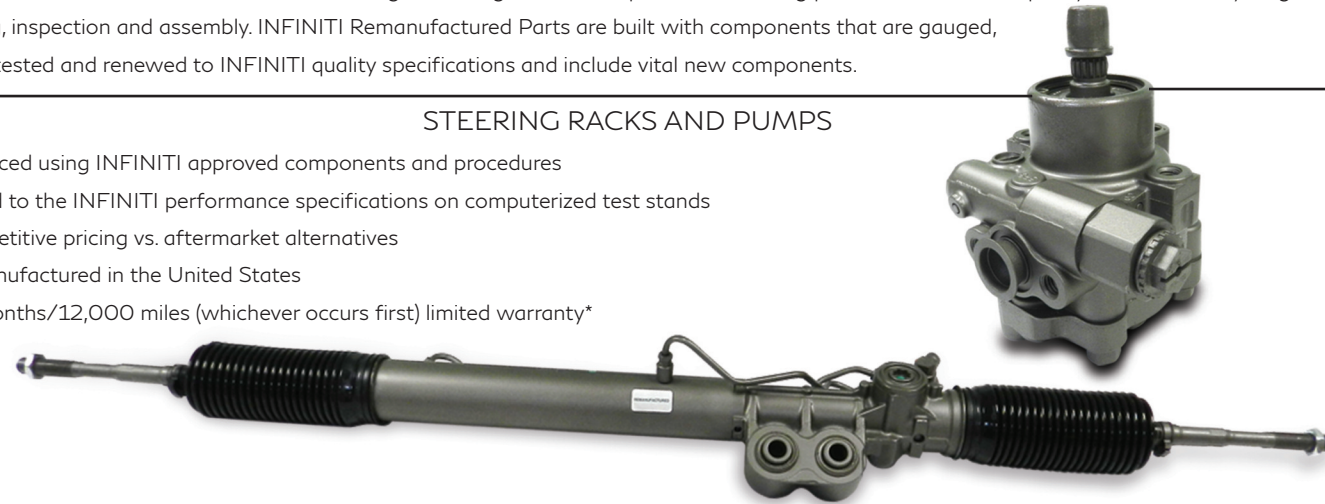

MAINTENANCE ADVANTAGE™

INFINITI

INFINITI REMANUFACTURED PARTS
STEERING PUMPS AND RACKS

INFINITI.
EMPOWER THE DRIVE™

*INFINITI provides a limited warranty on Genuine INFINITI and INFINITI Remanufactured parts distributed by it and properly installed on INFINITI vehicles. The Limited Warranty covers repairs needed to correct defects in materials or workmanship for 12 months or 12,000 miles from the date of installation, whichever occurs first. See Warranty Information Booklet for complete terms, conditions and exclusions. Remanufactured parts subject to core charge. ©2017 INFINITI. All rights reserved.

INFINITI REMANUFACTURED PARTS

Every INFINITI-validated Remanufactured Part goes through a multi-step remanufacturing process that ensures quality control at every stage of cleaning, inspection and assembly. INFINITI Remanufactured Parts are built with components that are gauged, sorted, tested and renewed to INFINITI quality specifications and include vital new components.

STEERING RACKS AND PUMPS

- Produced using INFINITI approved components and procedures
- Tested to the INFINITI performance specifications on computerized test stands
- Competitive pricing vs. aftermarket alternatives
- Remanufactured in the United States
- 12-months/12,000 miles (whichever occurs first) limited warranty*